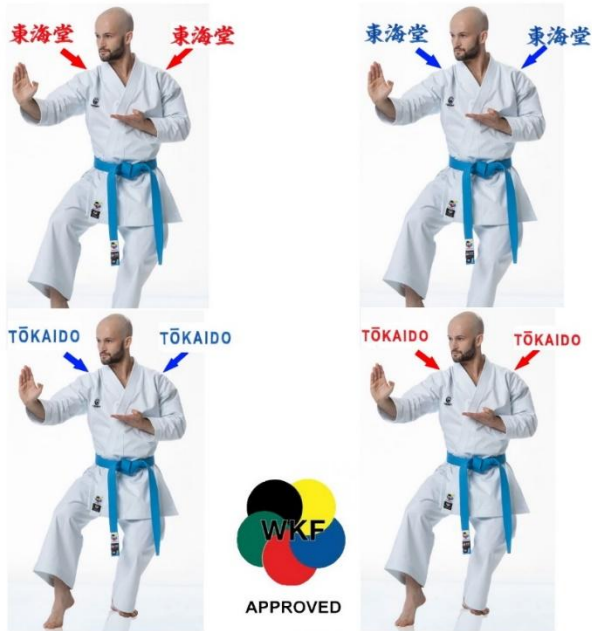

KATA MASTER ATHLETIC EMBROIDERY,

WKF