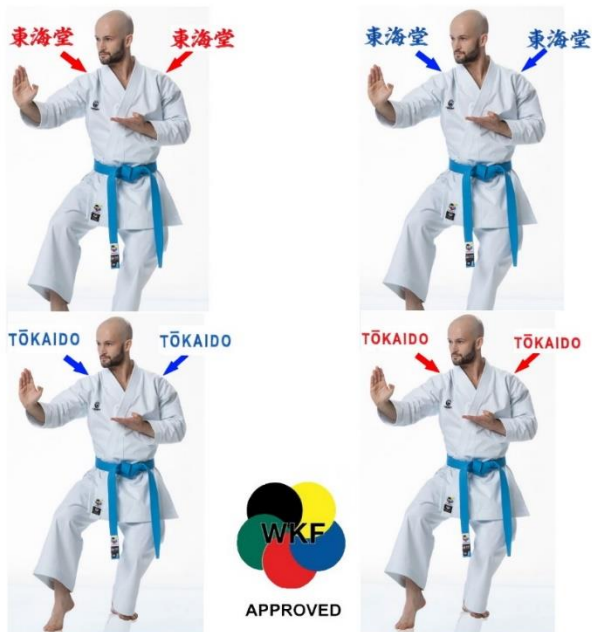

KATA MASTER ATHLETIC EMBROIDERY,

WKF