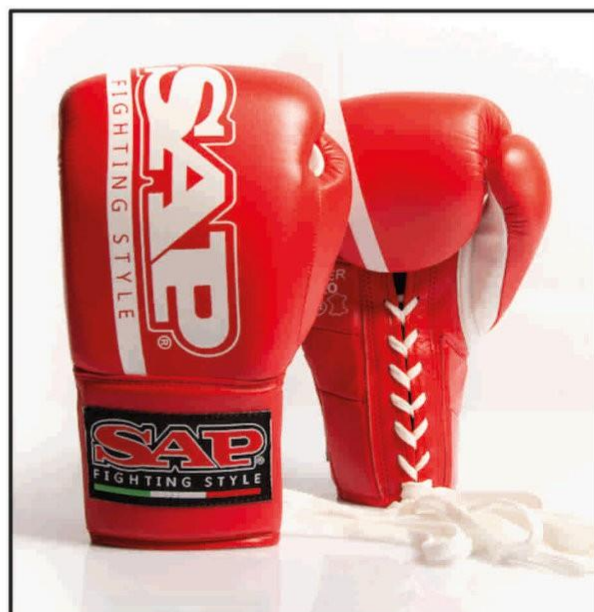

DESCRIZIONE DESCRIPTION

Guantoni professionali in pelle di alta qualità, con imbottitura in PU multistrato, chiusura con lacci. Grafica iconica della SAP Fighting Style. Ideali per professionisti ed agonisti

Professional gloves in cowhide, with multilayer PU padding, lace closure. Iconic SAP Fighting Style graphics. Ideal for professionals and athletes