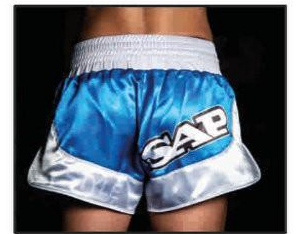

W04CM

SHORT THAI - SHORT THAI COMPETITION

TABELLA TAGLIE E COLORI
SIZE AND COLOUR CHART

45€

	ROSSO/NERO RED/BLACK	XXS	XS	S	M	L	XL	XXL
	VIOLA/NERO PURPLE/BLACK	XXS	XS	S	M	L	XL	-
	CIANO/SILVER CIANO/SILVER	-	XS	S	M	L	XL	XXL
	NERO/GIALLO BLACK/YELLOW	-	XS	S	M	L	XL	XXL
	BIANCO/NERO WHITE/BLACK	-	XS	S	M	L	XL	XXL

MATERIALI MATERIALS

TESSUTO FABRIC	Poliestere 100% Polyester 100%

DESCRIZIONE DESCRIPTION

Short da K1 e Thai Boxe in raso, con rifiniture di alta qualità. Modello esclusivo SAP. Fabbricato in Italia
K1 and Thai Boxing shorts in satin, made with high quality finishes. Exclusive SAP model. Made in Italy