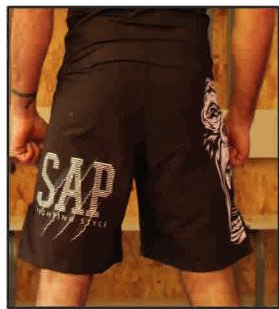

W09GL

RASHGUARD - RASHGUARD GORILLA

TABELLA TAGLIE E COLORI
SIZE AND COLOUR CHART

50€

	NERO BLACK	-	XS	S	M	L	XL	XXL
	BLU BLUE	-	XS	S	M	L	XL	XXL
	ROSSO RED	-	XS	S	M	L	XL	XXL

MATERIALI MATERIALS

TESSUTO FABRIC	Lycra 100% Lycra 100%

DESCRIZIONE DESCRIPTION

Rashguard a manica corta, con grafica esclusiva Gorilla. Realizzata in Italia in Lycra di qualità, totalmente sublimata.

Fabbricato in Italia

Short sleeve rashguard, with exclusive Gorilla graphics. Made in Italy in quality Lycra, totally sublimated.

Made in Italy