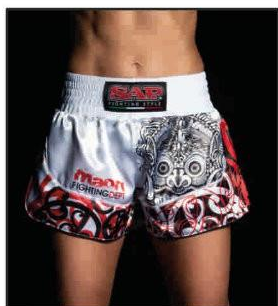

W04TL

SHORT THAI - SHORT THAI LEGEND

TABELLA TAGLIE E COLORI
SIZE AND COLOUR CHART

45€

	CIANO/SILVER CIANO/SILVER	-	XS	S	M	L	XL	XXL
	VIOLA/NERO PURPLE/BLACK	-	XS	S	M	L	XL	XXL

MATERIALI MATERIALS

TESSUTO FABRIC	Poliestere 100% Polyester 100%

DESCRIZIONE DESCRIPTION

Short da K1 e Thai Boxe in raso, realizzato con rifiniture di alta qualità. Grafica Legend ispirata alla tradizione thailandese. Fabbricato in Italia

K1 and Thai Boxing shorts in satin, made with high quality finishes. Legend Graphics inspired by Thai tradition. Made in Italy

W04MA

SHORT THAI - SHORT THAI MAORI

TABELLA TAGLIE E COLORI
SIZE AND COLOUR CHART

45€

	NERO BLACK	-	XS	S	M	L	XL	XXL
	BIANCO WHITE	-	XS	S	M	L	XL	-

MATERIALI MATERIALS

TESSUTO FABRIC	Poliestere 100% Polyester 100%

DESCRIZIONE DESCRIPTION

Short da K1 e Thai Boxe in raso, realizzato con rifiniture di alta qualità. Grafica Maori dedicata alle antiche tradizioni dei guerrieri Maori. Fabbricato in Italia

K1 and Thai Boxing shorts in satin, made with high quality finishes. Maori graphics dedicated to the ancient tradition of Maori warriors. Made in Italy