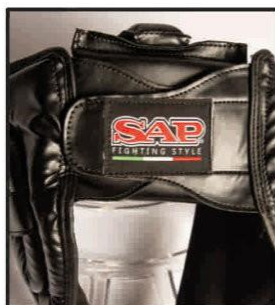

P05SG

CASCO - HEADGUARD SPARRING

TABELLA PESI (Once) E COLORI
WEIGHT (Oz) AND COLOUR CHART

59€

● NERO BLACK	-	-	S/M	L/XL	-	-	-

MATERIALI MATERIALS

RIVESTIMENTO FABRIC	Poliuretano PU Polyurethane PU
IMBOTTITURA PADDING	Schiuma di Poliuretano Polyurethane foam

DESCRIZIONE DESCRIPTION

Casco da allenamento realizzato in PU con imbottitura in schiuma multistrato e rivestimento interno antiscivolo. La protezione sugli zigomi permette un'ottima visibilità. Chiusura sotto mento con VELCRO®

Training helmet made of PU with multi-layer foam padding and non-slip internal lining. The protection on the cheekbones allows excellent visibility. Closure under chin with VELCRO®

P05DF

CASCO - HEADGUARD DEFENCE

TABELLA TAGLIE E COLORI
SIZE AND COLOUR CHART

60€

● NERO OPACO MITT BLACK	-	-	XS/S	M/L	-	-	-

MATERIALI MATERIALS

RIVESTIMENTO FABRIC	Poliuretano PU Polyurethane PU
IMBOTTITURA PADDING	Schiuma di Poliuretano PU PU Polyurethane foam

DESCRIZIONE DESCRIPTION

Casco realizzato in PU con imbottitura multistrato dotato di visiera removibile in plexiglass. Protezione della nuca e chiusura posteriore con VELCRO® ad alta tenuta.

Headguard made of PU with PU padding equipped with removable plexiglass visor. Neck protection and back closure with high-strength VELCRO®.