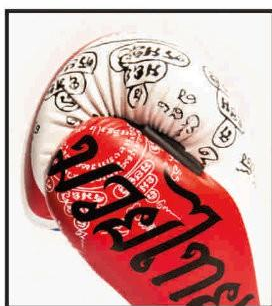

GO1GL

GUANTONI - BOXING GLOVES GORILLA

TABELLA PESI (Once) E COLORI
WEIGHT (Oz) AND COLOUR CHART **55€**

BIANCO WHITE	-	-	10	-	-	-

MATERIALI MATERIALS

RIVESTIMENTO FABRIC	Poliuretano PU "FLX 3.0" Polyurethane PU "FLX 3.0"
IMBOTTITURA PADDING	Schiuma di Poliuretano PU PU Polyurethane foam

DESCRIZIONE DESCRIPTION

Guantone in PU con interno in schiuma di PU e chiusura con VELCRO® ad alta tenuta. Grafica esclusiva Gorilla.

PU glove with PU foam interior and high-tight VELCRO® closure. Exclusive Gorilla graphics.