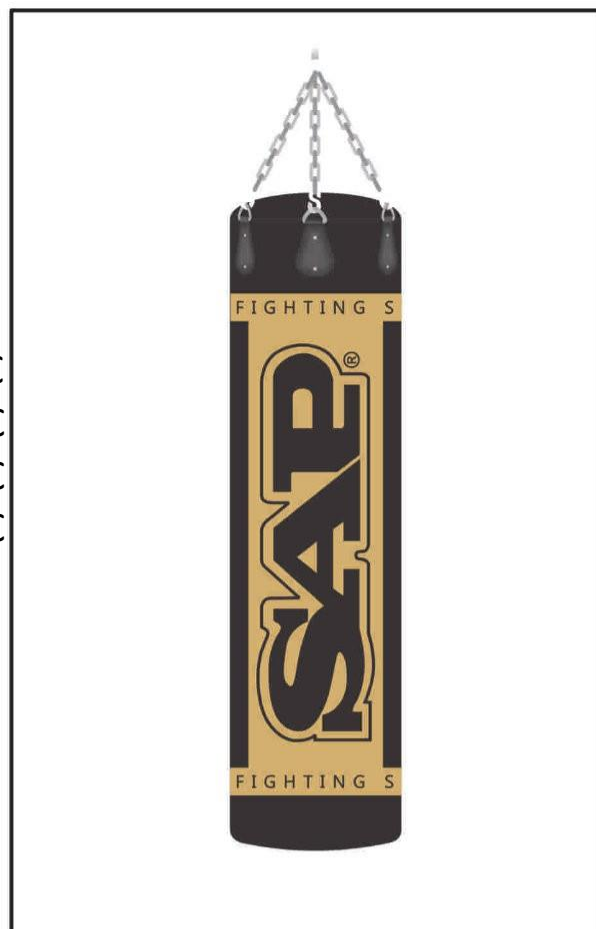

S01HM

SACCO - PUNCHING BAGS HAMMER

TABELLA TAGLIE E COLORI SIZE AND COLOUR CHART

NERO/ORO BLACK/GOLD	100 cm x 35 cm	peso: 30 kg	170€
NERO/ORO BLACK/GOLD	120 cm x 35 cm	peso: 40 kg	190€
NERO/ORO BLACK/GOLD	150 cm x 35 cm	peso: 48 kg	220€
NERO/ORO BLACK/GOLD	170 cm x 35 cm	peso: 55 kg	250€

MATERIALI MATERIALS

RIVESTIMENTO FABRIC	Poliuretano PU e PVC Polyurethane PU and PVC

DESCRIZIONE DESCRIPTION

Sacco professionale in PU durevole e rivestito in PVC. Riempito con tessuto. Per allenamento. Fornito con 4 catene e anello girevole. Chiusura a zip. Grafica esclusiva dorata HAMMER.

PVC coated durable synthetic vinyl training bag. For training use. Provided with 4 chains and rotating ring. Filled with textile cutting. For training. Zip top closure. Exclusive golden HAMMER graphics.